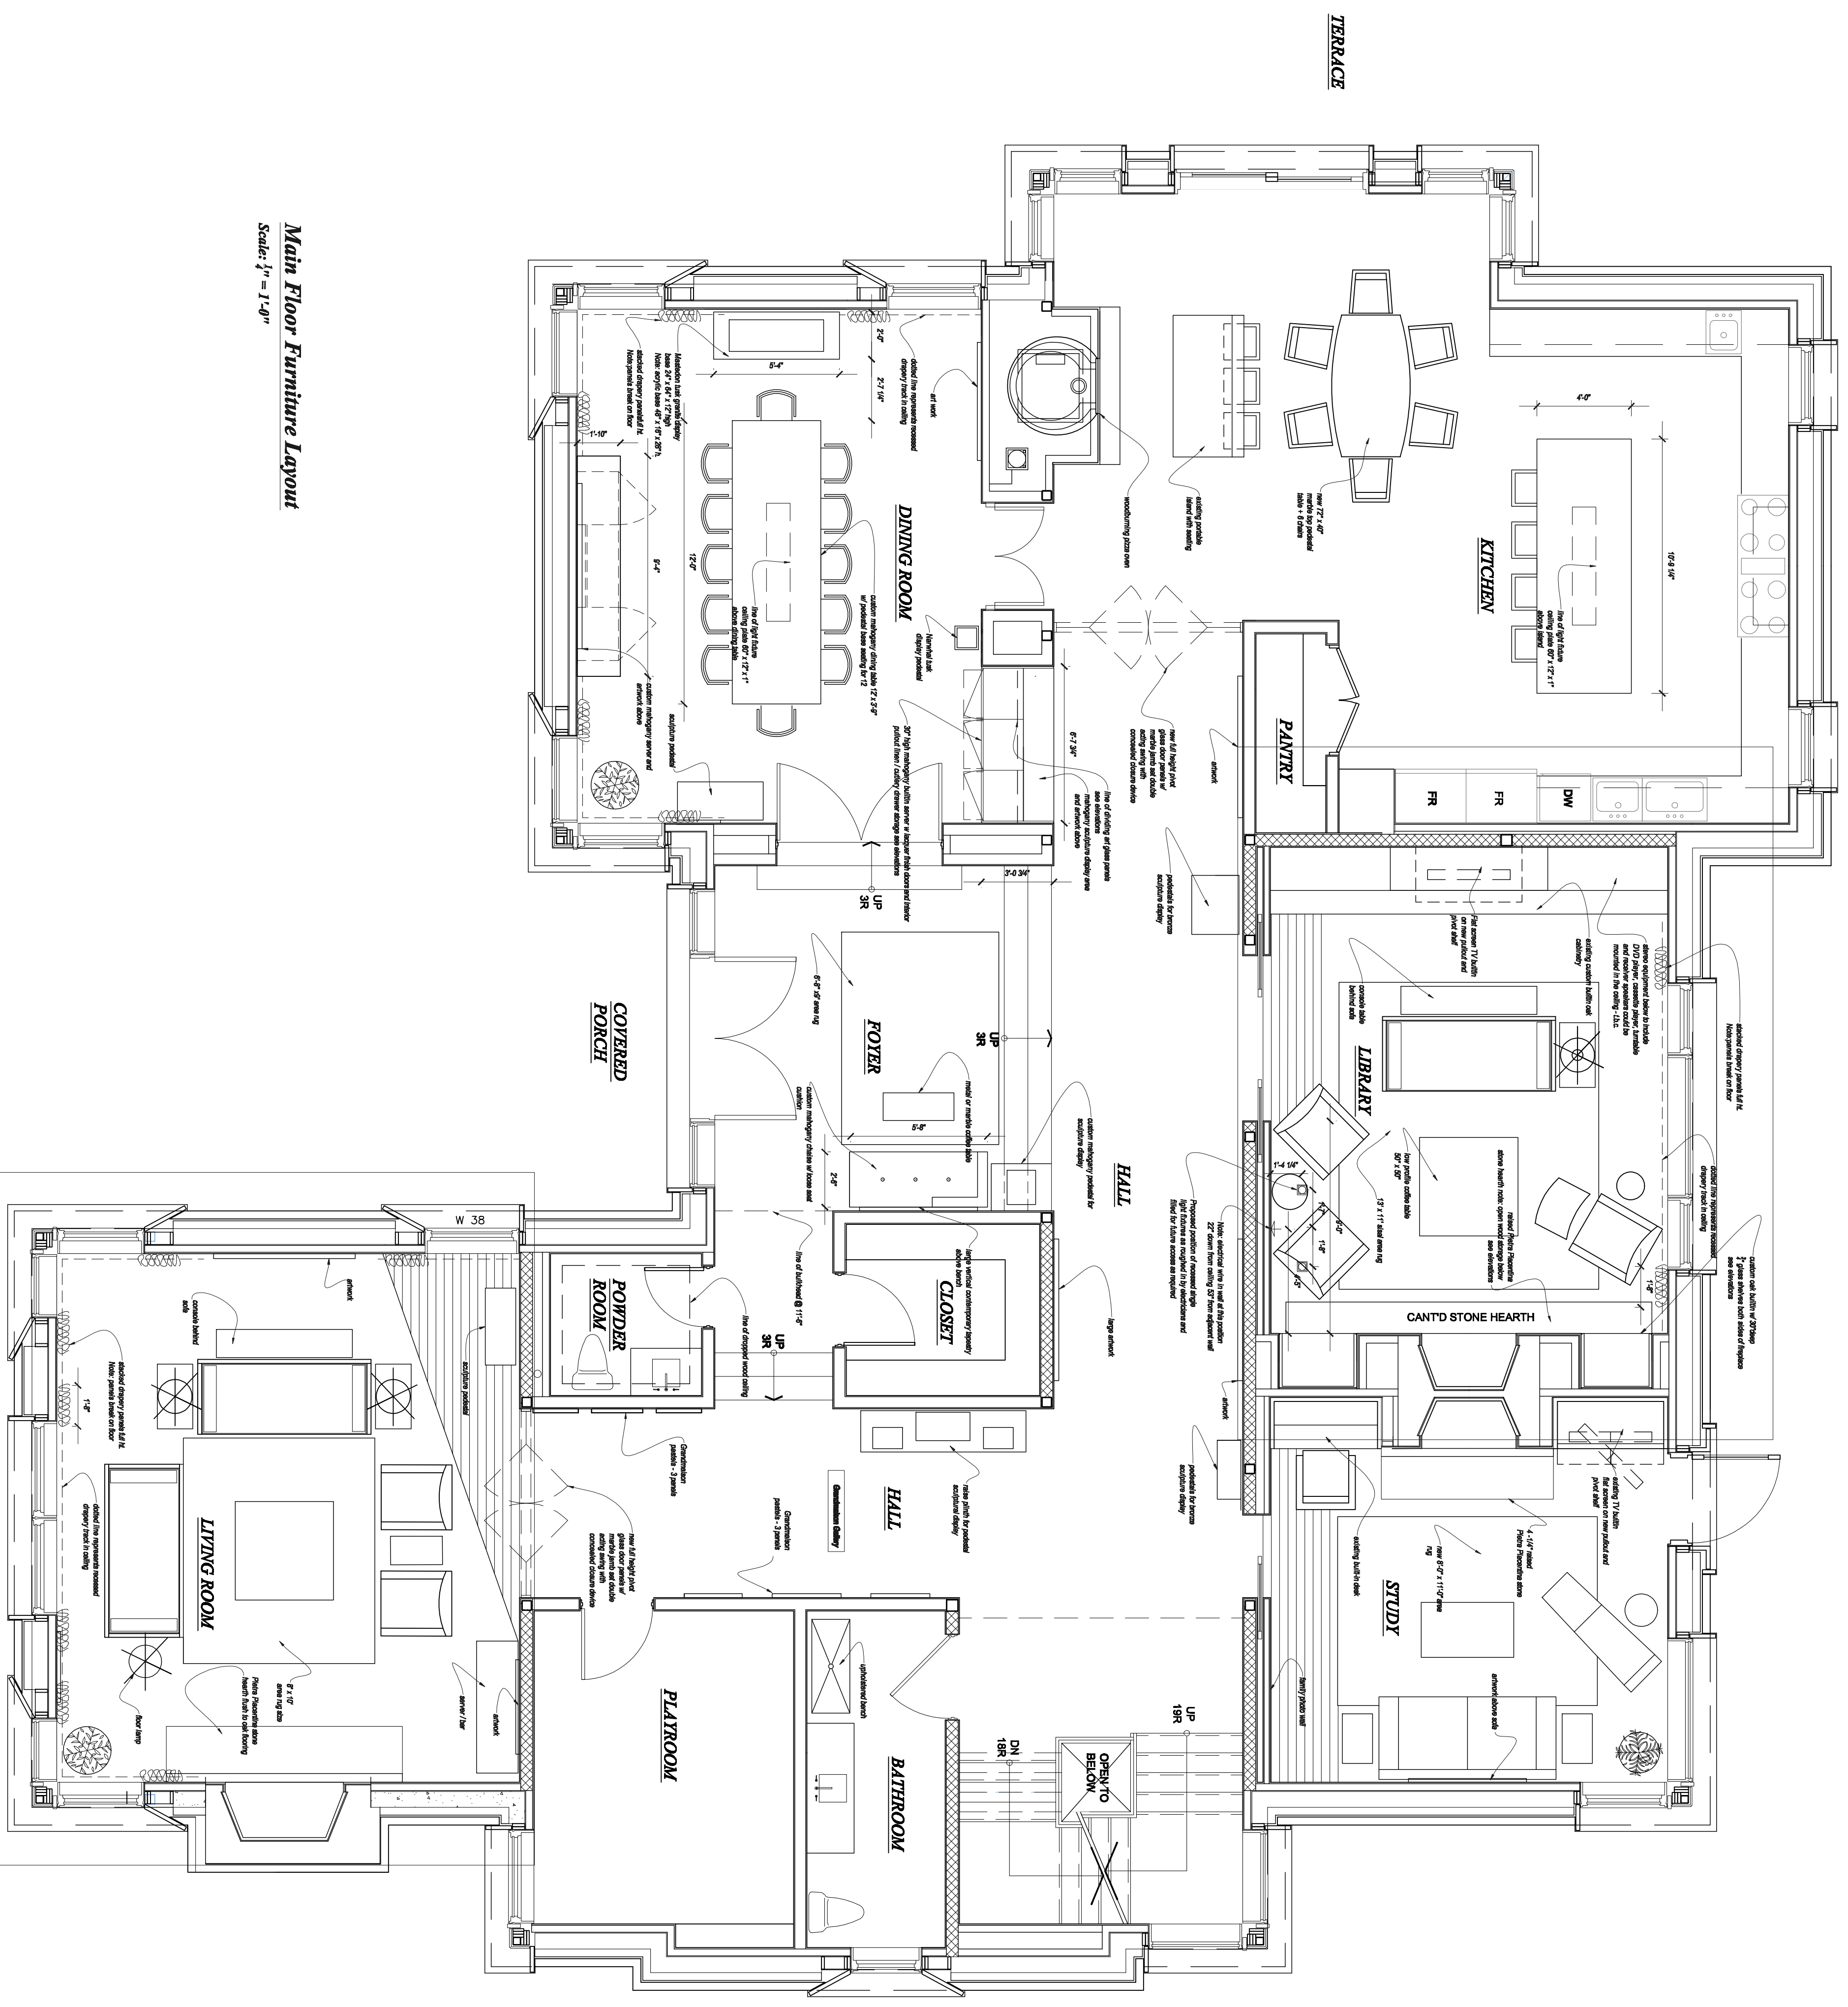

Revisions:

- Jan 22-08 - add furniture and artwork to layouts for client meeting
- Jan 30 - 08 - modify furniture and artwork layouts as per meetings
- Feb 12-08 modify furniture layout as per meeting with Kison

Main Floor Furniture Layout
Scale: 1/4" = 1'-0"

No.	Revision/Issue	Date

ID & Associates
INTERIOR ARCHITECTURE DESIGN DECORATION

46 Stouffville Ave., Toronto, ON M4T 2S3
T: (416) 397-2009 F: (416) 397-4536
www.detailsandassociates.com

Project Name and Address
Fusca - Vincent Residence
Main Floor Furniture
Layout
Toronto, Ontario

Project: Sheet
Date: August 07/08
Scale: as noted

ID-1