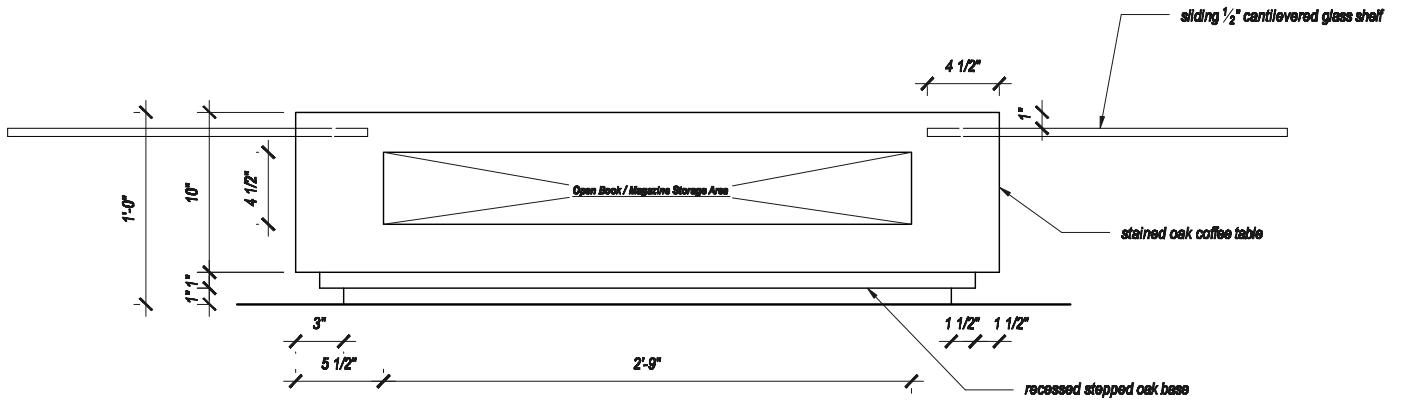

**Plan View @ Custom Coffee Table
w/ Sliding Glass Shelves**
Scale: 1" = 1'-0"

**Elevation @ Custom Coffee Table
w/ Sliding Glass Shelves**
Scale: 1" = 1'-0"